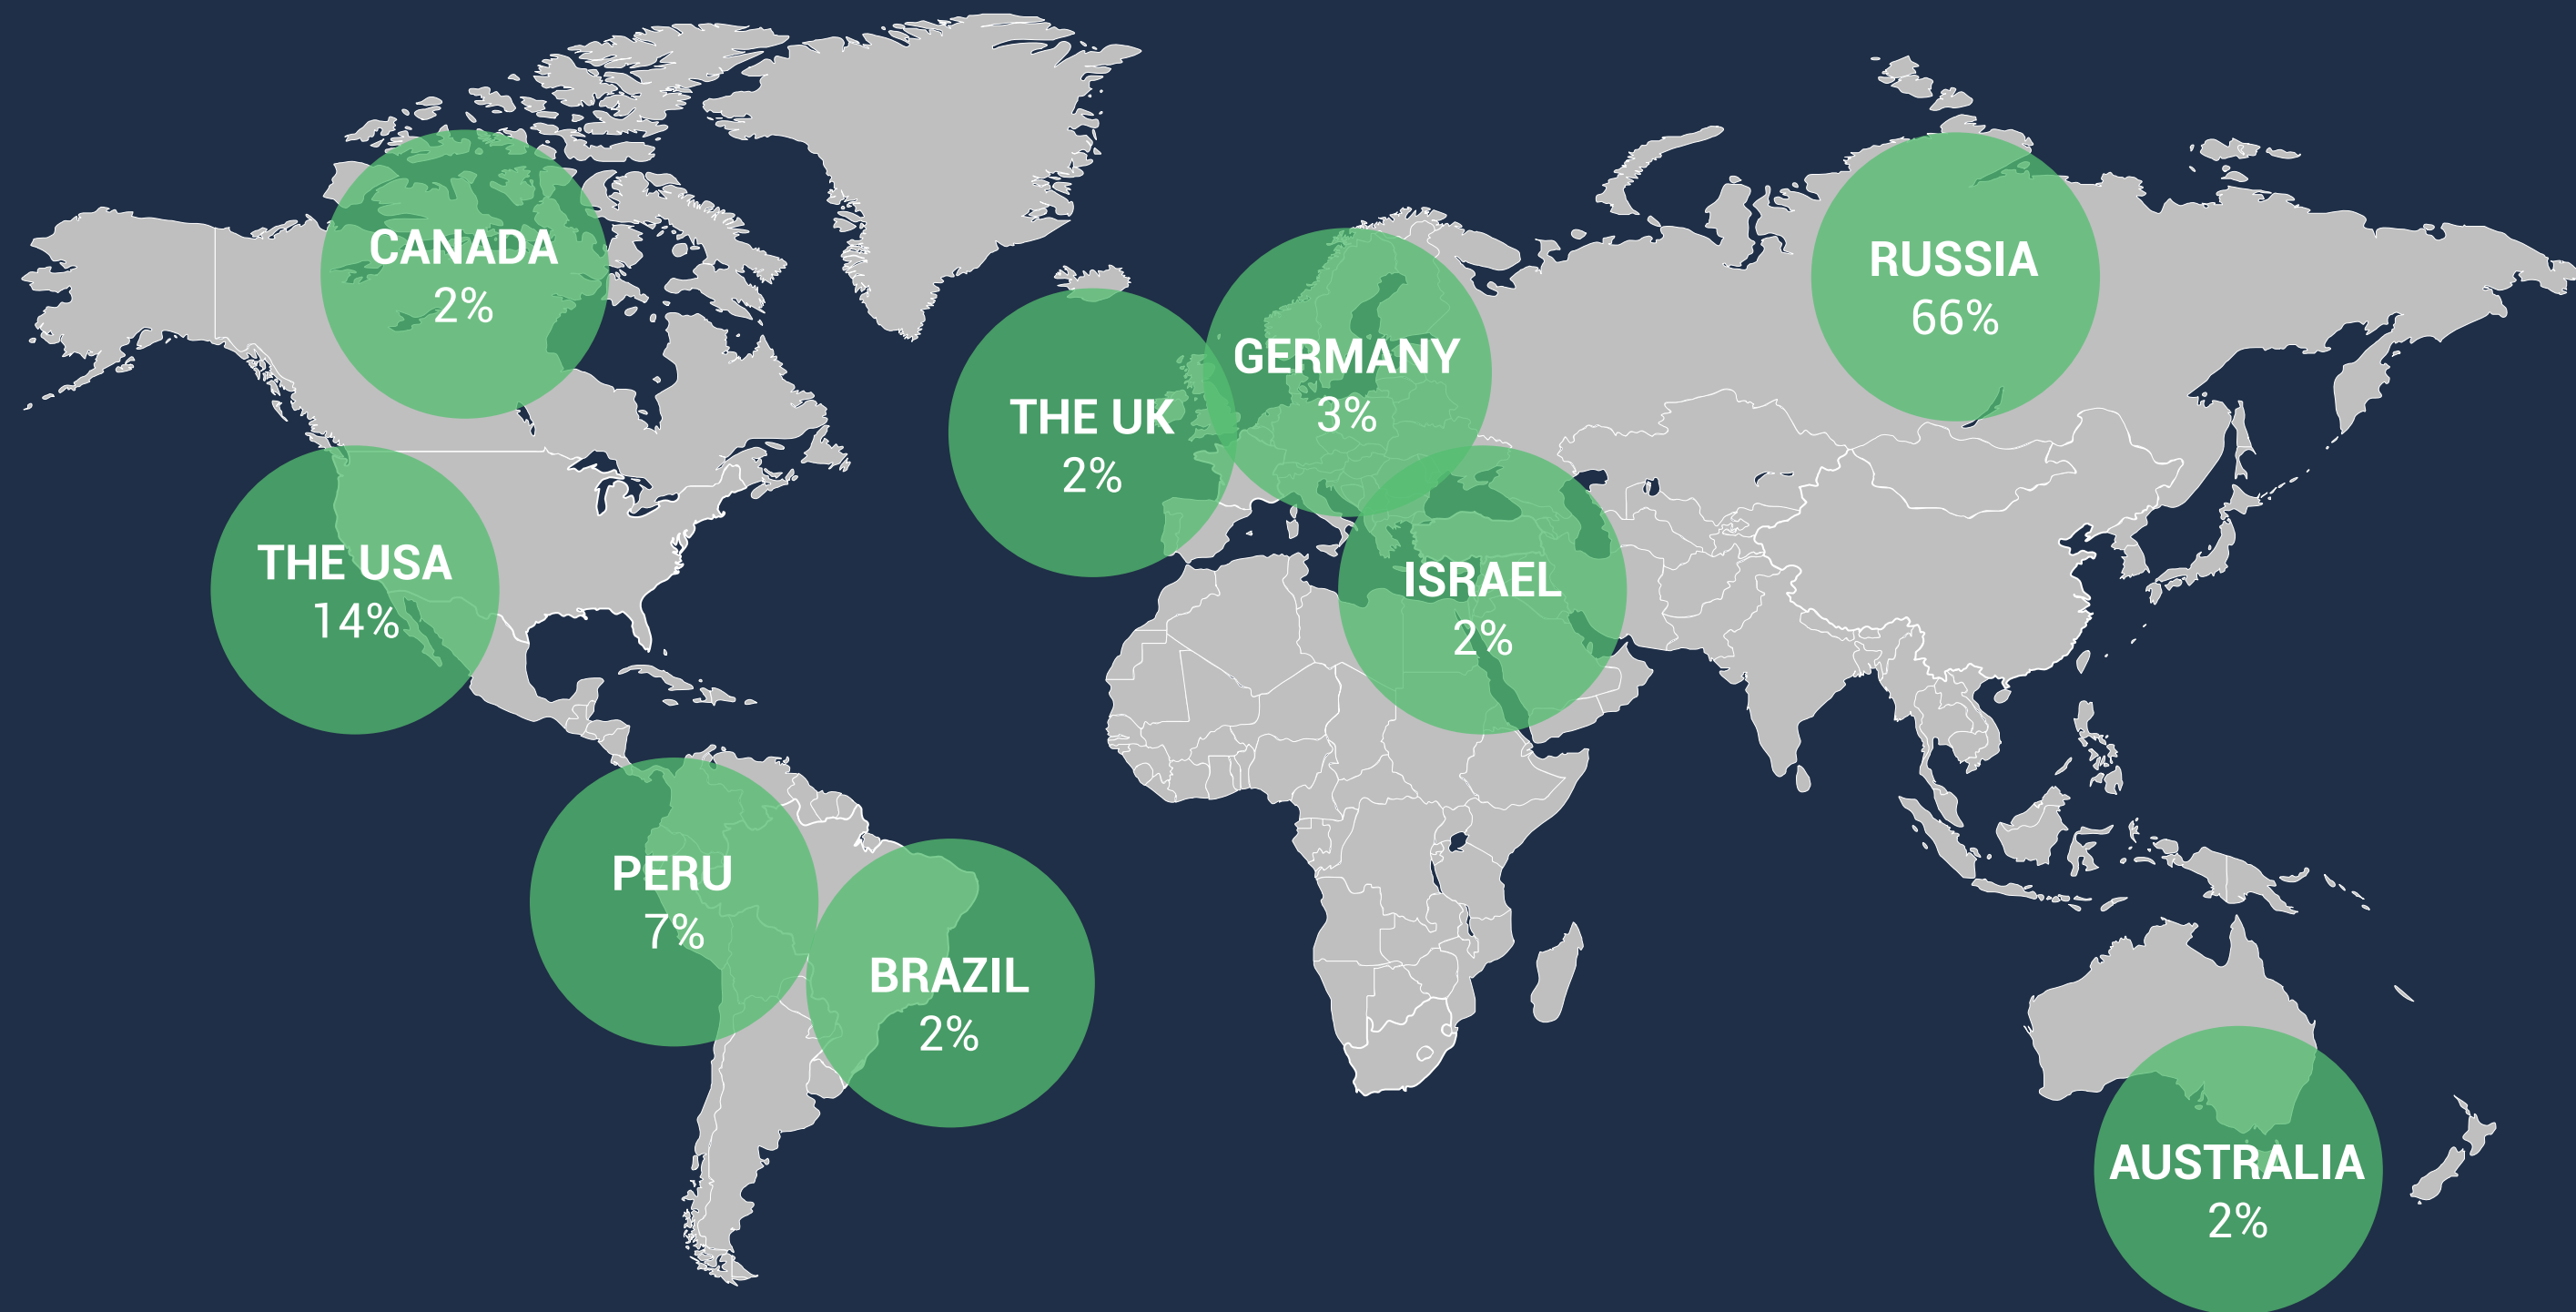

OUR CLIENTS GEOGRAPHY