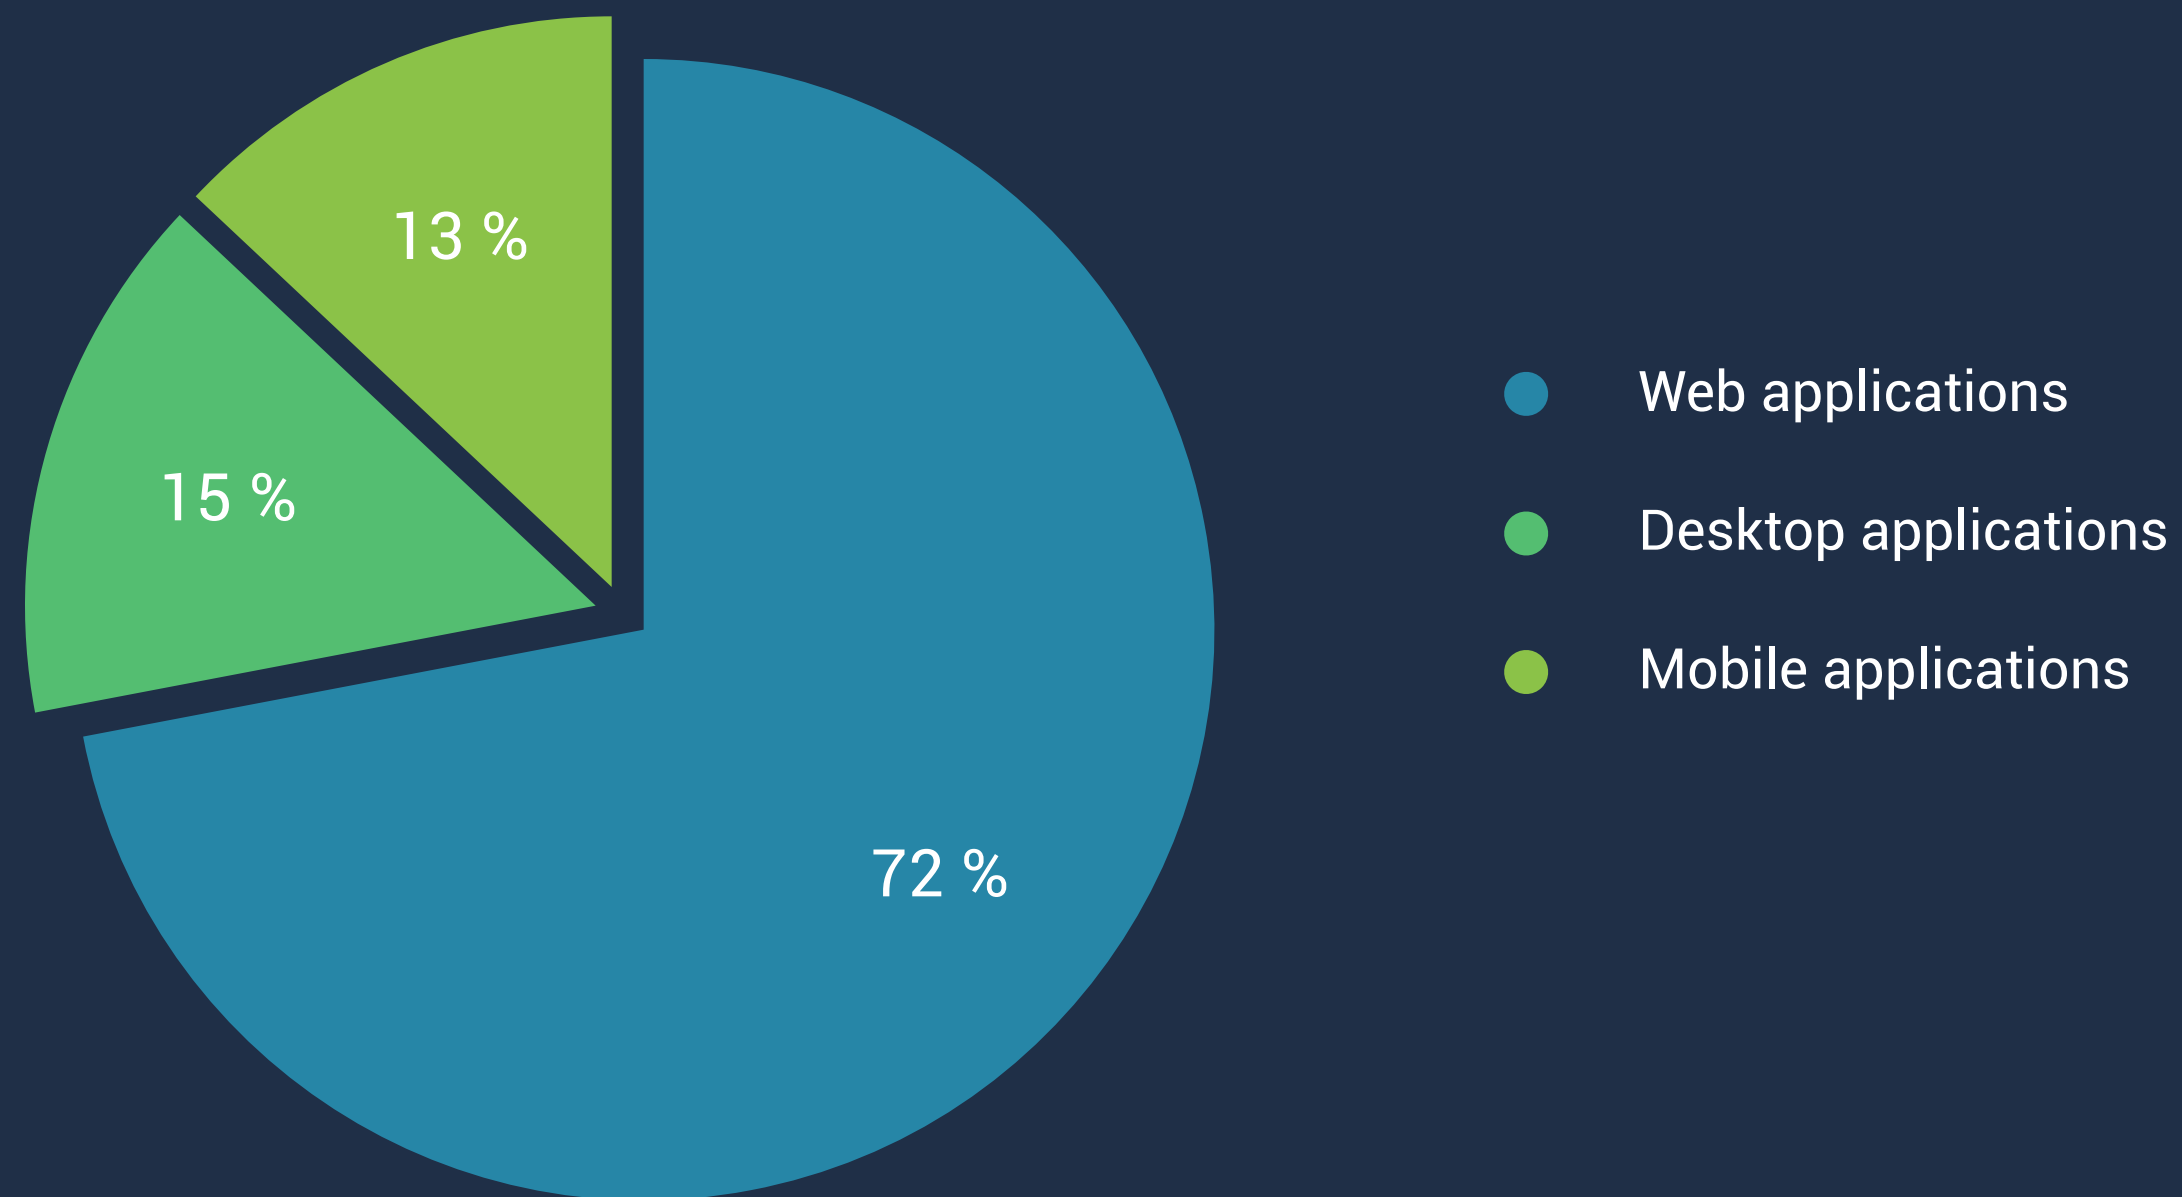

SMYT TEAM

SMYT DEVELOPMENTS

DO YOU WANT TO WORK FOR US?

Solve this task and send a solution to the following address hr@smytsoft.com

The task is: each digit is represented by a letter. It is known that "BLOBRO+BLO+BLO" is divided by 167 exactly.
Prove with one (better two) solution that "BROBLO+BRO+BRO" can't be divided by 167.